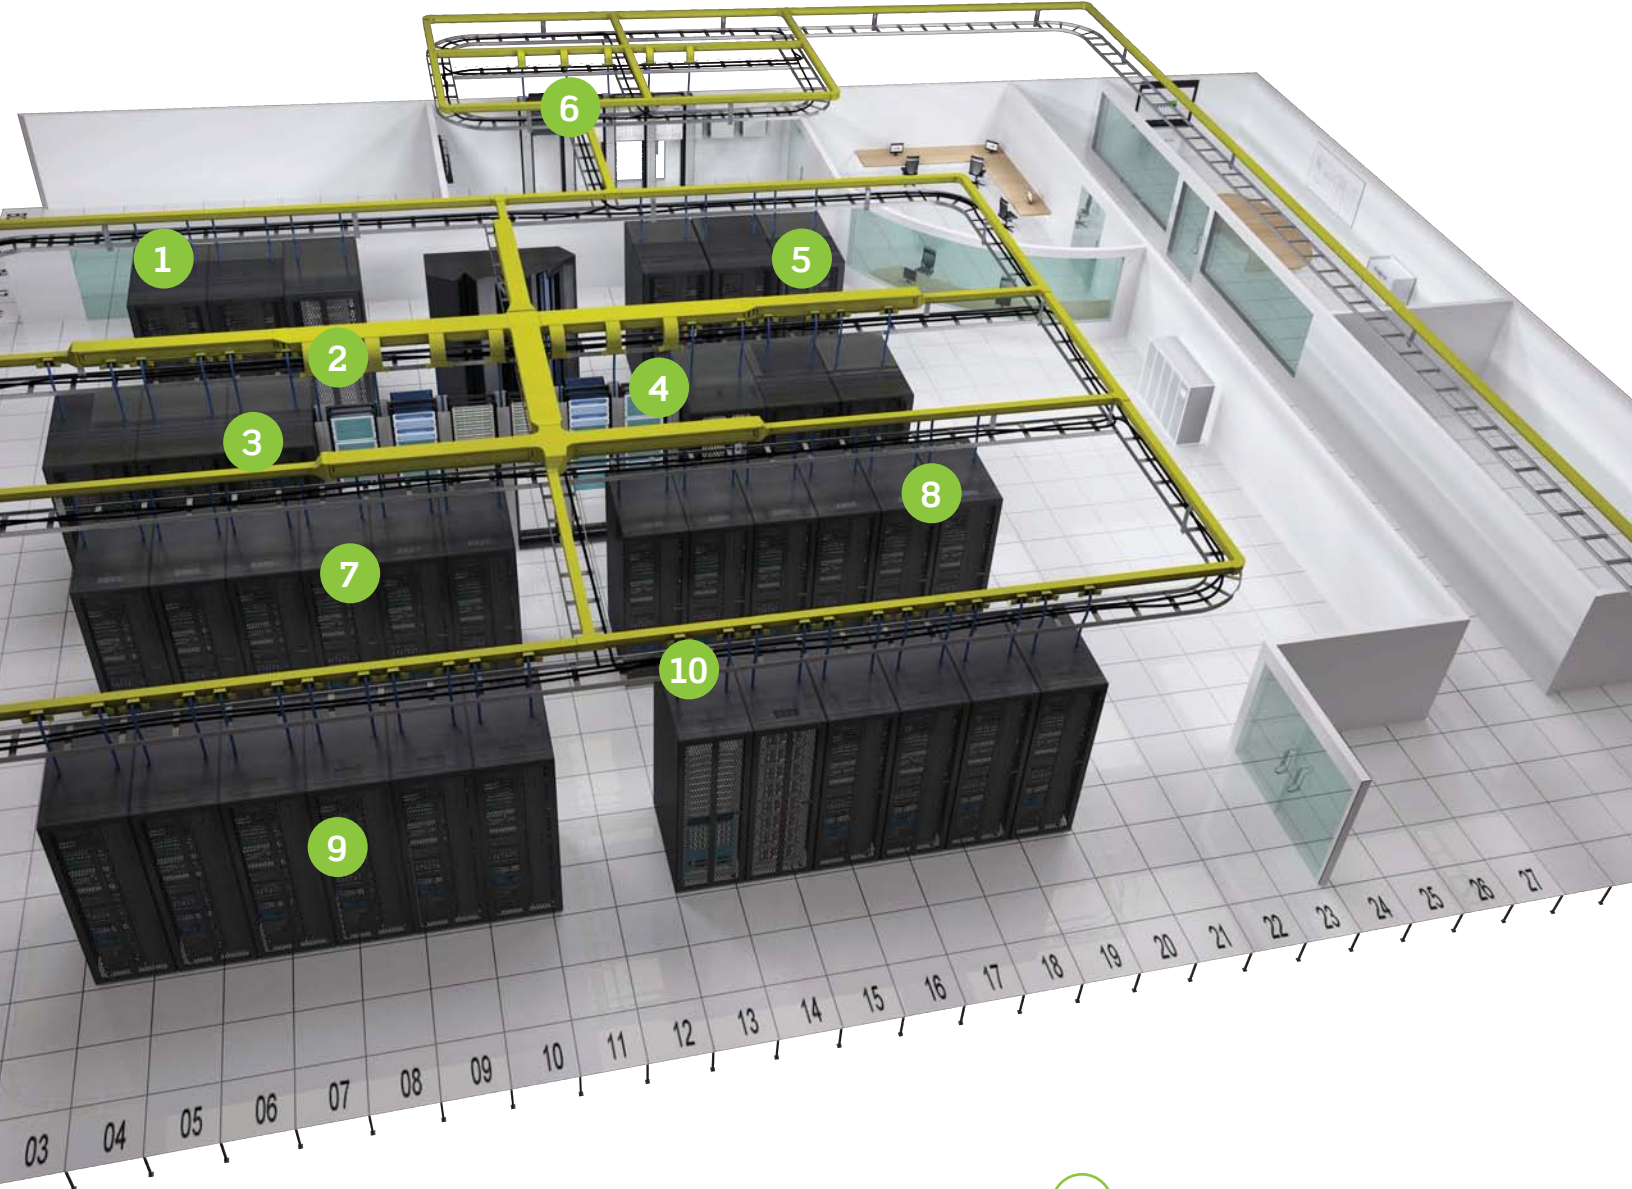

1

e2XHD Snap-In Cassette Patching System

Fast deployment and simple maintenance.

2

HDX Fiber Distribution System

Used in MDA to consolidate patching and reduce footprint, freeing up valuable space.

3

40/100G MTP® Systems

Provide backbone connections between entrance facility, MDA/Core, SAN, and HDA.

10 Power Distribution Units*

Provide reliable power distribution into racks and cabinets. Choose from horizontal, vertical, or rack-mounted units.