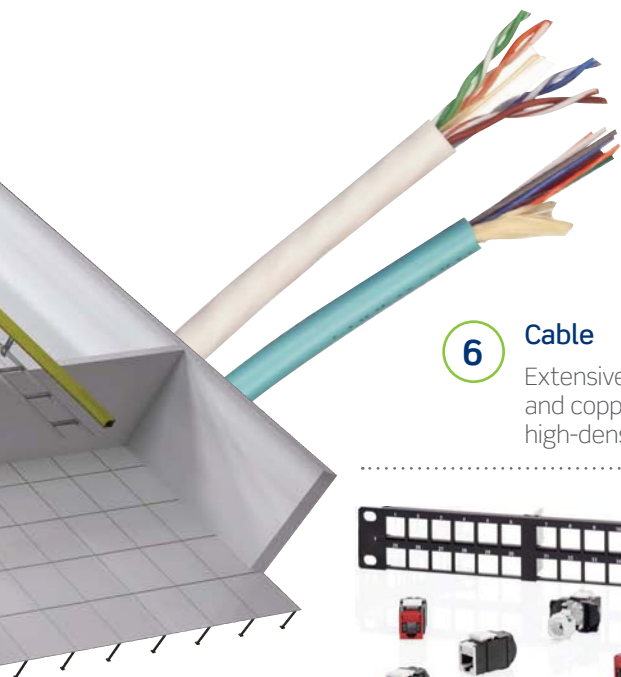

Ideal multimode and single-mode migration path to 40/100/200/400 GbE speeds.

4 Cable Management

Vertical, horizontal, and overhead cable management with standard equipment racks and cabinets*.

* Product availability varies by region. Contact your local sales representative for details..

5 Secure Connectivity

Physical port security with copper RJ and fiber LC assemblies.

6 Cable

Extensive selection of fiber optic and copper cable to support high-density applications.

7 Cat 6A Premium UTP System

Provide backbone connections between entrance facility, MDA/Core, SAN, and HDA.

10 Power Distribution Units*

Provide reliable power distribution into racks and cabinets. Choose from horizontal, vertical, or rack-mounted units.