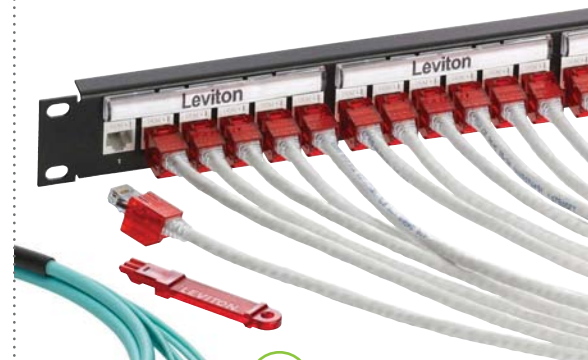

1

e2XHD Snap-In Cassette Patching System

Fast deployment and simple maintenance.

2

HDX Fiber Distribution System

Used in MDA to consolidate patching and reduce footprint, freeing up valuable space.

3

40/100G MTP® Systems

Ideal multimode and single-mode migration path to 40/100/200/400 GbE speeds.

4 Cable Management

Vertical, horizontal, and overhead cable management with standard equipment racks and cabinets*.

* Product availability varies by region. Contact your local sales representative for details..

5 Secure Connectivity

Physical port security with copper RJ and fiber LC assemblies.

6 Cable

Extensive selection of fiber optic and copper cable to support high-density applications.

7 Cat 6A Premium UTP System