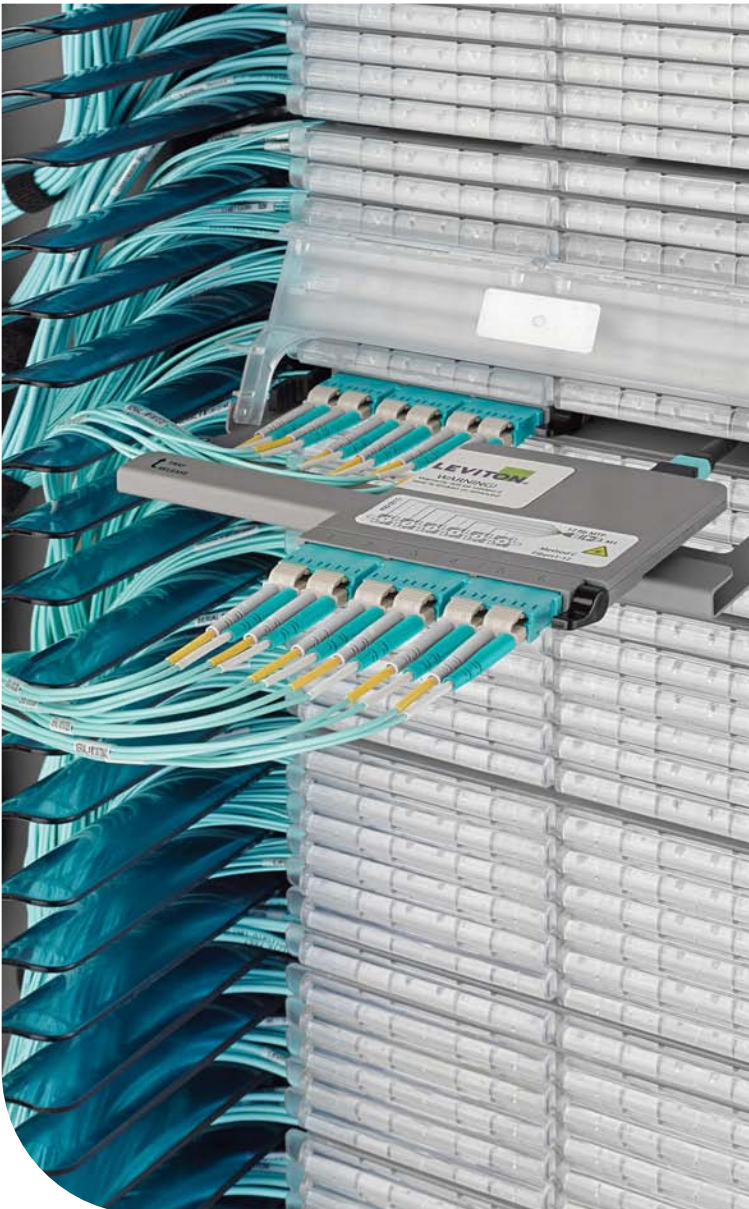

Data Center Network Infrastructure

- Network Infrastructure Expertise
- Unrivaled Quality, Service, and Support
- Innovative Solutions
- Custom Products
- Strong Return on Infrastructure Investment